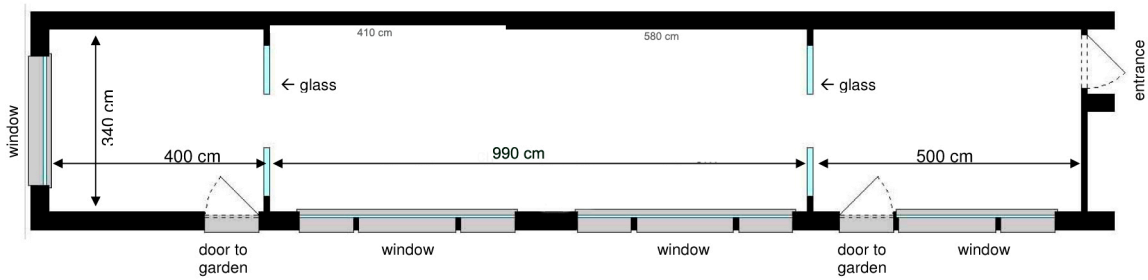

**TRANSIT**  
GALLERY PLAN

Zandpoortvest 10  
B – 2800 Mechelen  
(+32)15 336 336  
+32 478 811 441

- Remarks :
- Overall height is 288 cm
  - Total length ca. 19 meters
  - All windows can be darkened